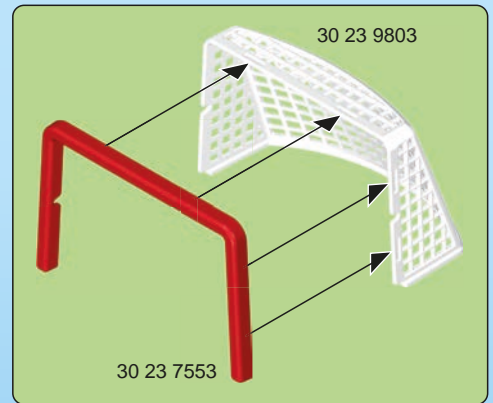

pronounced: plāy-mō-bēēl

1

30 80 3375

30 23 1540

30 09 6900

30 20 0980

5

Detailed description: This panel lists the parts for step 1. At the top, there are two small diagrams: one showing a red and blue hockey rink with a net, and another showing a red and blue hockey stick. Below these are two larger diagrams, each showing a collection of NHL team logos. The first diagram is labeled 'WESTERN' and the second is labeled 'EASTERN'. Below the diagrams are the part numbers: 30 80 3375 (a white panel), 30 23 1540 (a white panel with a red and blue hockey stick), 30 09 6900 (a red pin), and 30 20 0980 (a green handle). A circled number '5' is next to the white panel with the hockey stick, and an arrow points from it to the assembly diagram on the right.

2

2

7

6

2x

DE AT CH LU BE ACHTUNG! Nur mitgelieferte PLAYMOBIL Geschosse verwenden. Nicht auf Augen oder Gesicht zielen.

US GB CA MT IE WARNING! Only use the PLAYMOBIL projectiles supplied. Do not aim at eyes or face.