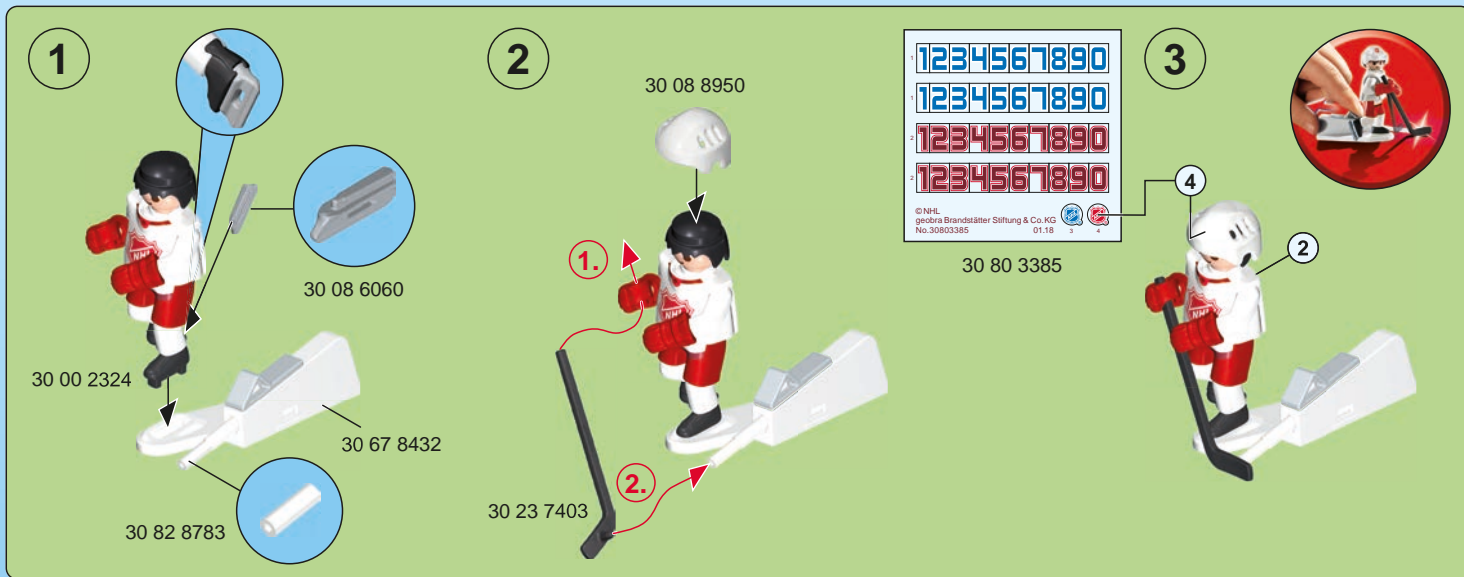

pronounced: plāy-mō-bēēl

1

30 80 3375

30 23 1540

30 09 6900

30 20 0980

5

Detailed description: This panel lists the parts for step 1. At the top, there are two small diagrams: one showing a red and blue hockey rink with a net, and another showing a red and blue hockey stick. Below these are two larger diagrams, each showing a collection of NHL team logos. The first diagram is labeled 'WESTERN' and the second is labeled 'EASTERN'. Below the diagrams are the part numbers: 30 80 3375 (a white panel), 30 23 1540 (a white panel with a red and blue hockey stick), 30 09 6900 (a red pin), and 30 20 0980 (a green handle). A circled number '5' is next to the white panel with the hockey stick, and an arrow points from it to the assembly diagram on the right.

2

2

7

6

2x

DE AT CH LU BE ACHTUNG! Nur mitgelieferte PLAYMOBIL Geschosse verwenden. Nicht auf Augen oder Gesicht zielen.

US GB CA MT IE WARNING! Only use the PLAYMOBIL projectiles supplied. Do not aim at eyes or face.