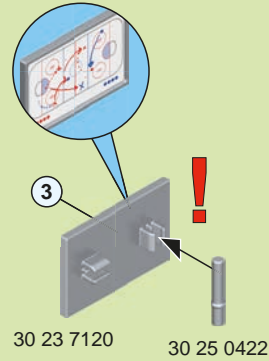

pronounced: plāy-mō-bēēl

1

30 80 3375

30 23 1540

30 09 6900

30 20 0980

5

Detailed description: This panel lists the parts for step 1. At the top, there are two small diagrams: one showing a red and blue hockey rink with a net, and another showing a red and blue hockey stick. Below these are two larger diagrams, each showing a collection of NHL team logos. The first diagram is labeled 'WESTERN' and the second is labeled 'EASTERN'. Below the diagrams are the part numbers: 30 80 3375 (a white panel), 30 23 1540 (a white panel with a red and blue hockey stick), 30 09 6900 (a red pin), and 30 20 0980 (a green handle). A circled number '5' is next to the white panel with the hockey stick, and an arrow points from it to the assembly diagram on the right.

2

2

7

6

2x

DE AT CH LU BE ACHTUNG! Nur mitgelieferte PLAYMOBIL Geschosse verwenden. Nicht auf Augen oder Gesicht zielen.

US GB CA MT IE WARNING! Only use the PLAYMOBIL projectiles supplied. Do not aim at eyes or face.