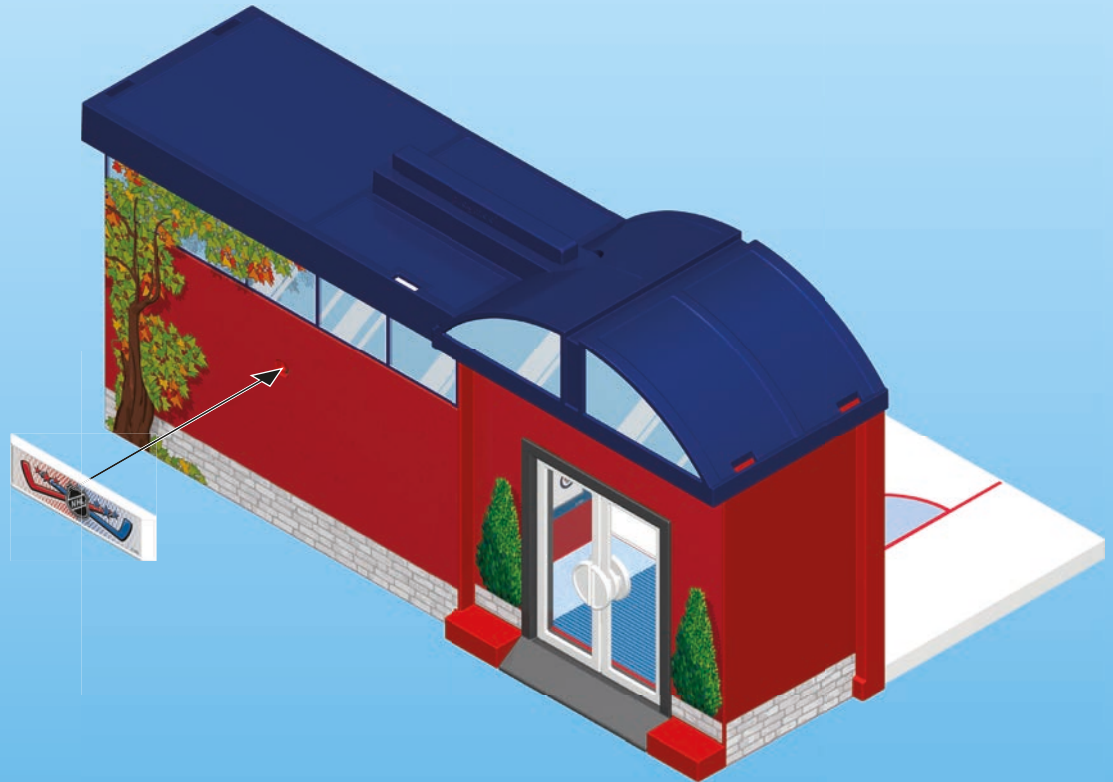

pronounced: plāy-mō-bēēl

1

30 80 3375

30 23 1540

30 09 6900

30 20 0980

5

Detailed description: This panel lists the parts for step 1. At the top, there are two small diagrams: one showing a red and blue hockey rink with a net, and another showing a red and blue hockey stick. Below these are two larger diagrams, each showing a collection of NHL team logos. The first diagram is labeled 'WESTERN' and the second is labeled 'EASTERN'. Below the diagrams are the part numbers: 30 80 3375 (a white panel), 30 23 1540 (a white panel with a red and blue hockey stick), 30 09 6900 (a red pin), and 30 20 0980 (a green handle). A circled number '5' is next to the white panel with the hockey stick, and an arrow points from it to the assembly diagram on the right.