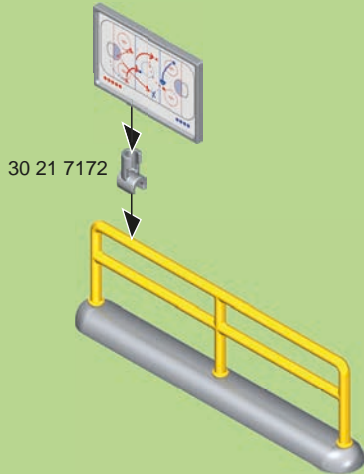

pronounced: plāy-mō-bēēl

1

30 80 3375

30 23 1540

30 09 6900

30 20 0980

5

Detailed description: This panel lists the parts for step 1. At the top, there are two small diagrams: one showing a red and blue hockey rink with a net, and another showing a red and blue hockey stick. Below these are two larger diagrams, each showing a collection of NHL team logos. The first diagram is labeled 'WESTERN' and the second is labeled 'EASTERN'. Below the diagrams are the part numbers: 30 80 3375 (a white panel), 30 23 1540 (a white panel with a red and blue hockey stick), 30 09 6900 (a red pin), and 30 20 0980 (a green handle). A circled number '5' is next to the white panel with the hockey stick, and an arrow points from it to the assembly diagram on the right.

2

2

7

6

2x

DE AT CH LU BE ACHTUNG! Nur mitgelieferte PLAYMOBIL Geschosse verwenden. Nicht auf Augen oder Gesicht zielen.

US GB CA MT IE WARNING! Only use the PLAYMOBIL projectiles supplied. Do not aim at eyes or face.